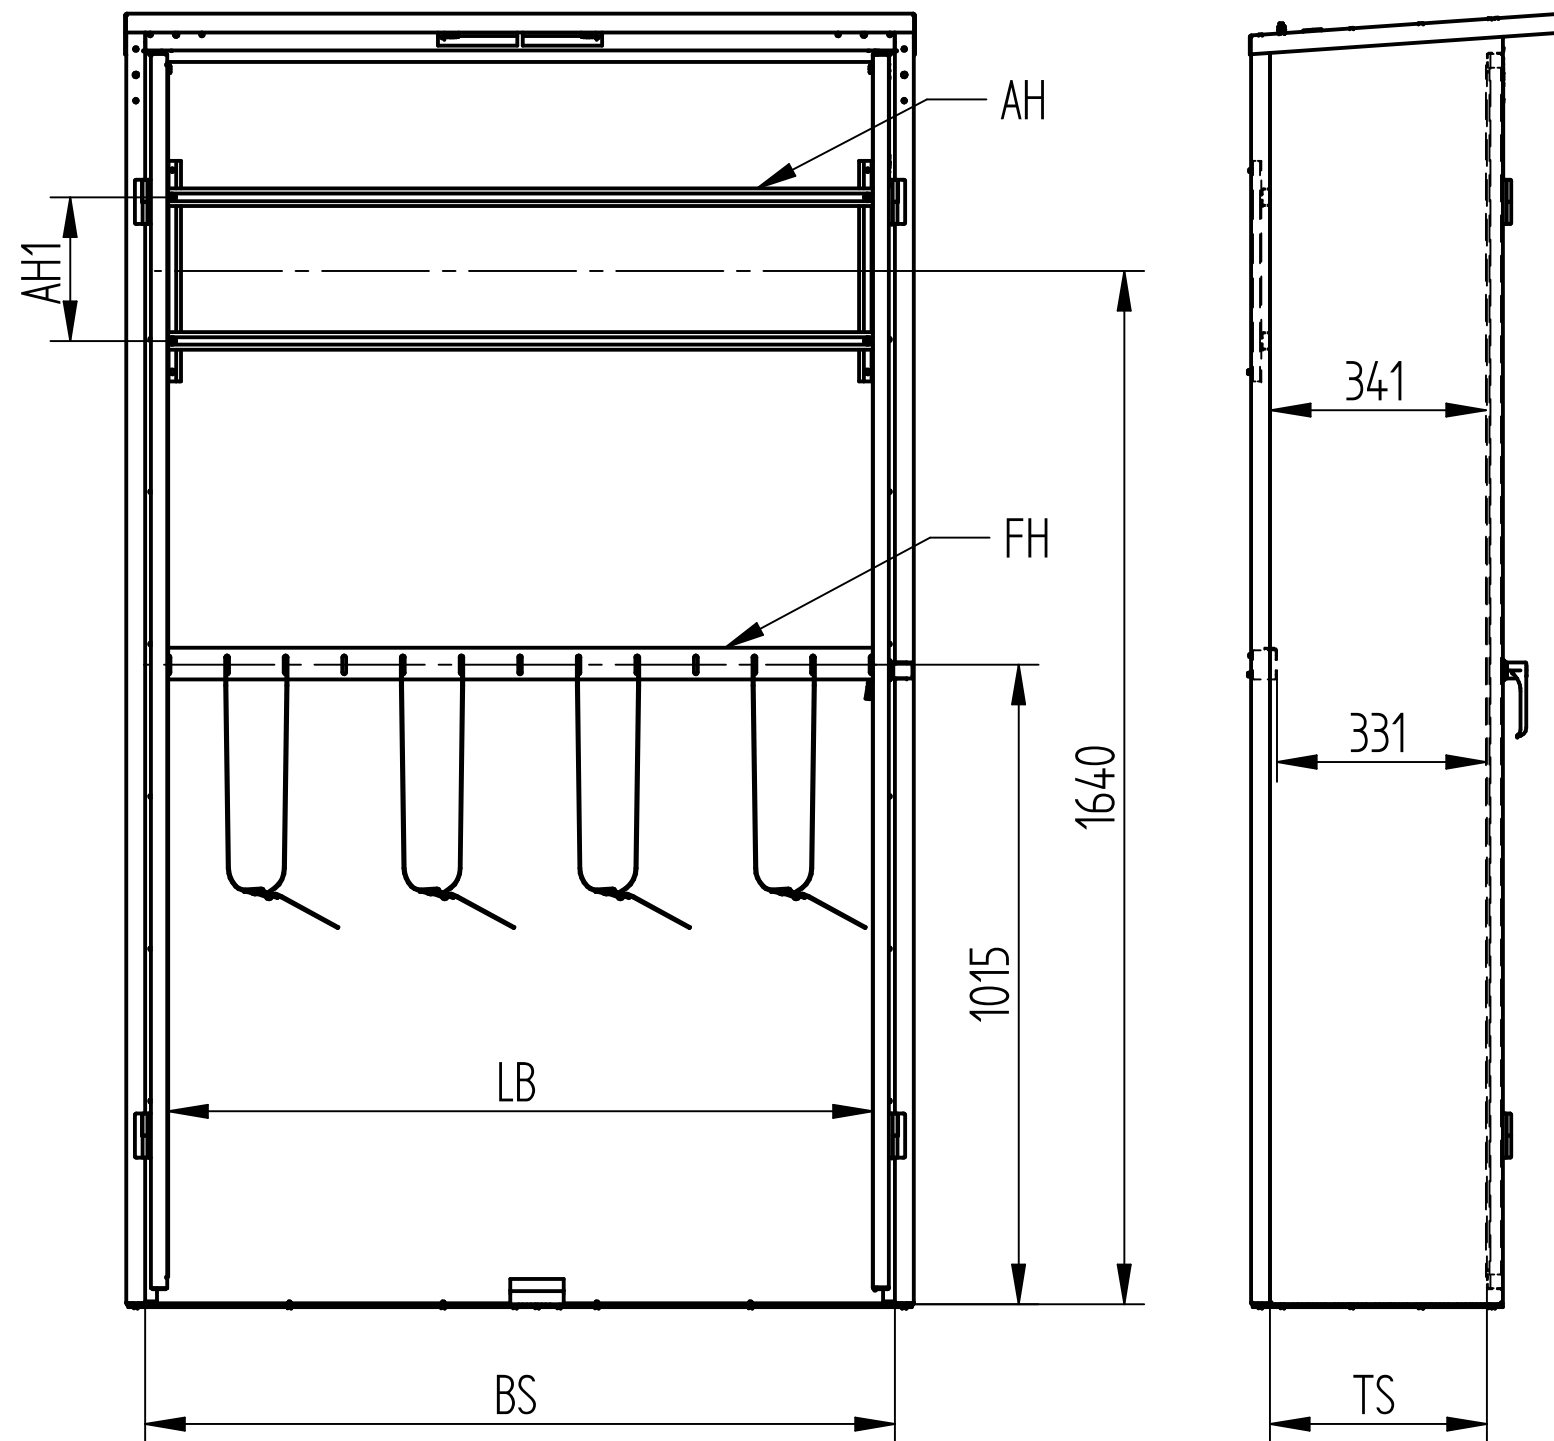

	Model type					
	M1	M2	L1	L2	XL1	XL2
H (mm)	2053	2053	2053	2053	2053	2053
B (mm)	654	654	954	954	1254	1254
T (mm)	400	400	400	400	400	400
T1 (mm)	995	995	852	852	1002	1002
T2 (mm)	-	-	872	872	1022	1022
Tare weight (kg)	75	75	100	100	115	115
Doors	1	1	2	2	2	2
Inspection window	-	1	-	2	-	2

KF: Inspection window (350mm x 350mm)

Outer dimensions

This drawing is our property! Furnish this information to other persons and reproduce or copy is not permitted without our written permission.	title: Gas cylinder depots Safety cabinet with wing doors		
	drawing no: 000106708	page: 1 of 4	
Düperthal Sicherheitstechnik Frankenstrasse 3 D-63791 Karlstein	revision: 01	date: 2020-06-24	

	Model type					
	M1	M2	L1	L2	XL1	XL2
AH1 (mm)	28 - 322	28 - 322	28 - 322	28 - 322	28 - 322	28 - 322
BS (mm)	590	590	890	890	1190	1190
TS (mm)	344	344	344	344	344	344
LB (mm)	535	535	818	818	1118	1118
Number of retaining belts	2	2	3	3	4	4

AH: Fitting holder - adjustable
 FH: Cylinder holder
 BS: Width storage area
 TS: Depth storage area
 LB: Clear width

Inner dimensions

This drawing is our property! Furnish this information to other persons and reproduce or copy is not permitted without our written permission.	title: Gas cylinder depots Safety cabinet with wing doors		
	drawing no.: 000106708	page: 2 of 4	
Düperthal Sicherheitstechnik Frankenstrasse 3 D-63791 Karlstein	revision: 01	date: 2020-06-24	