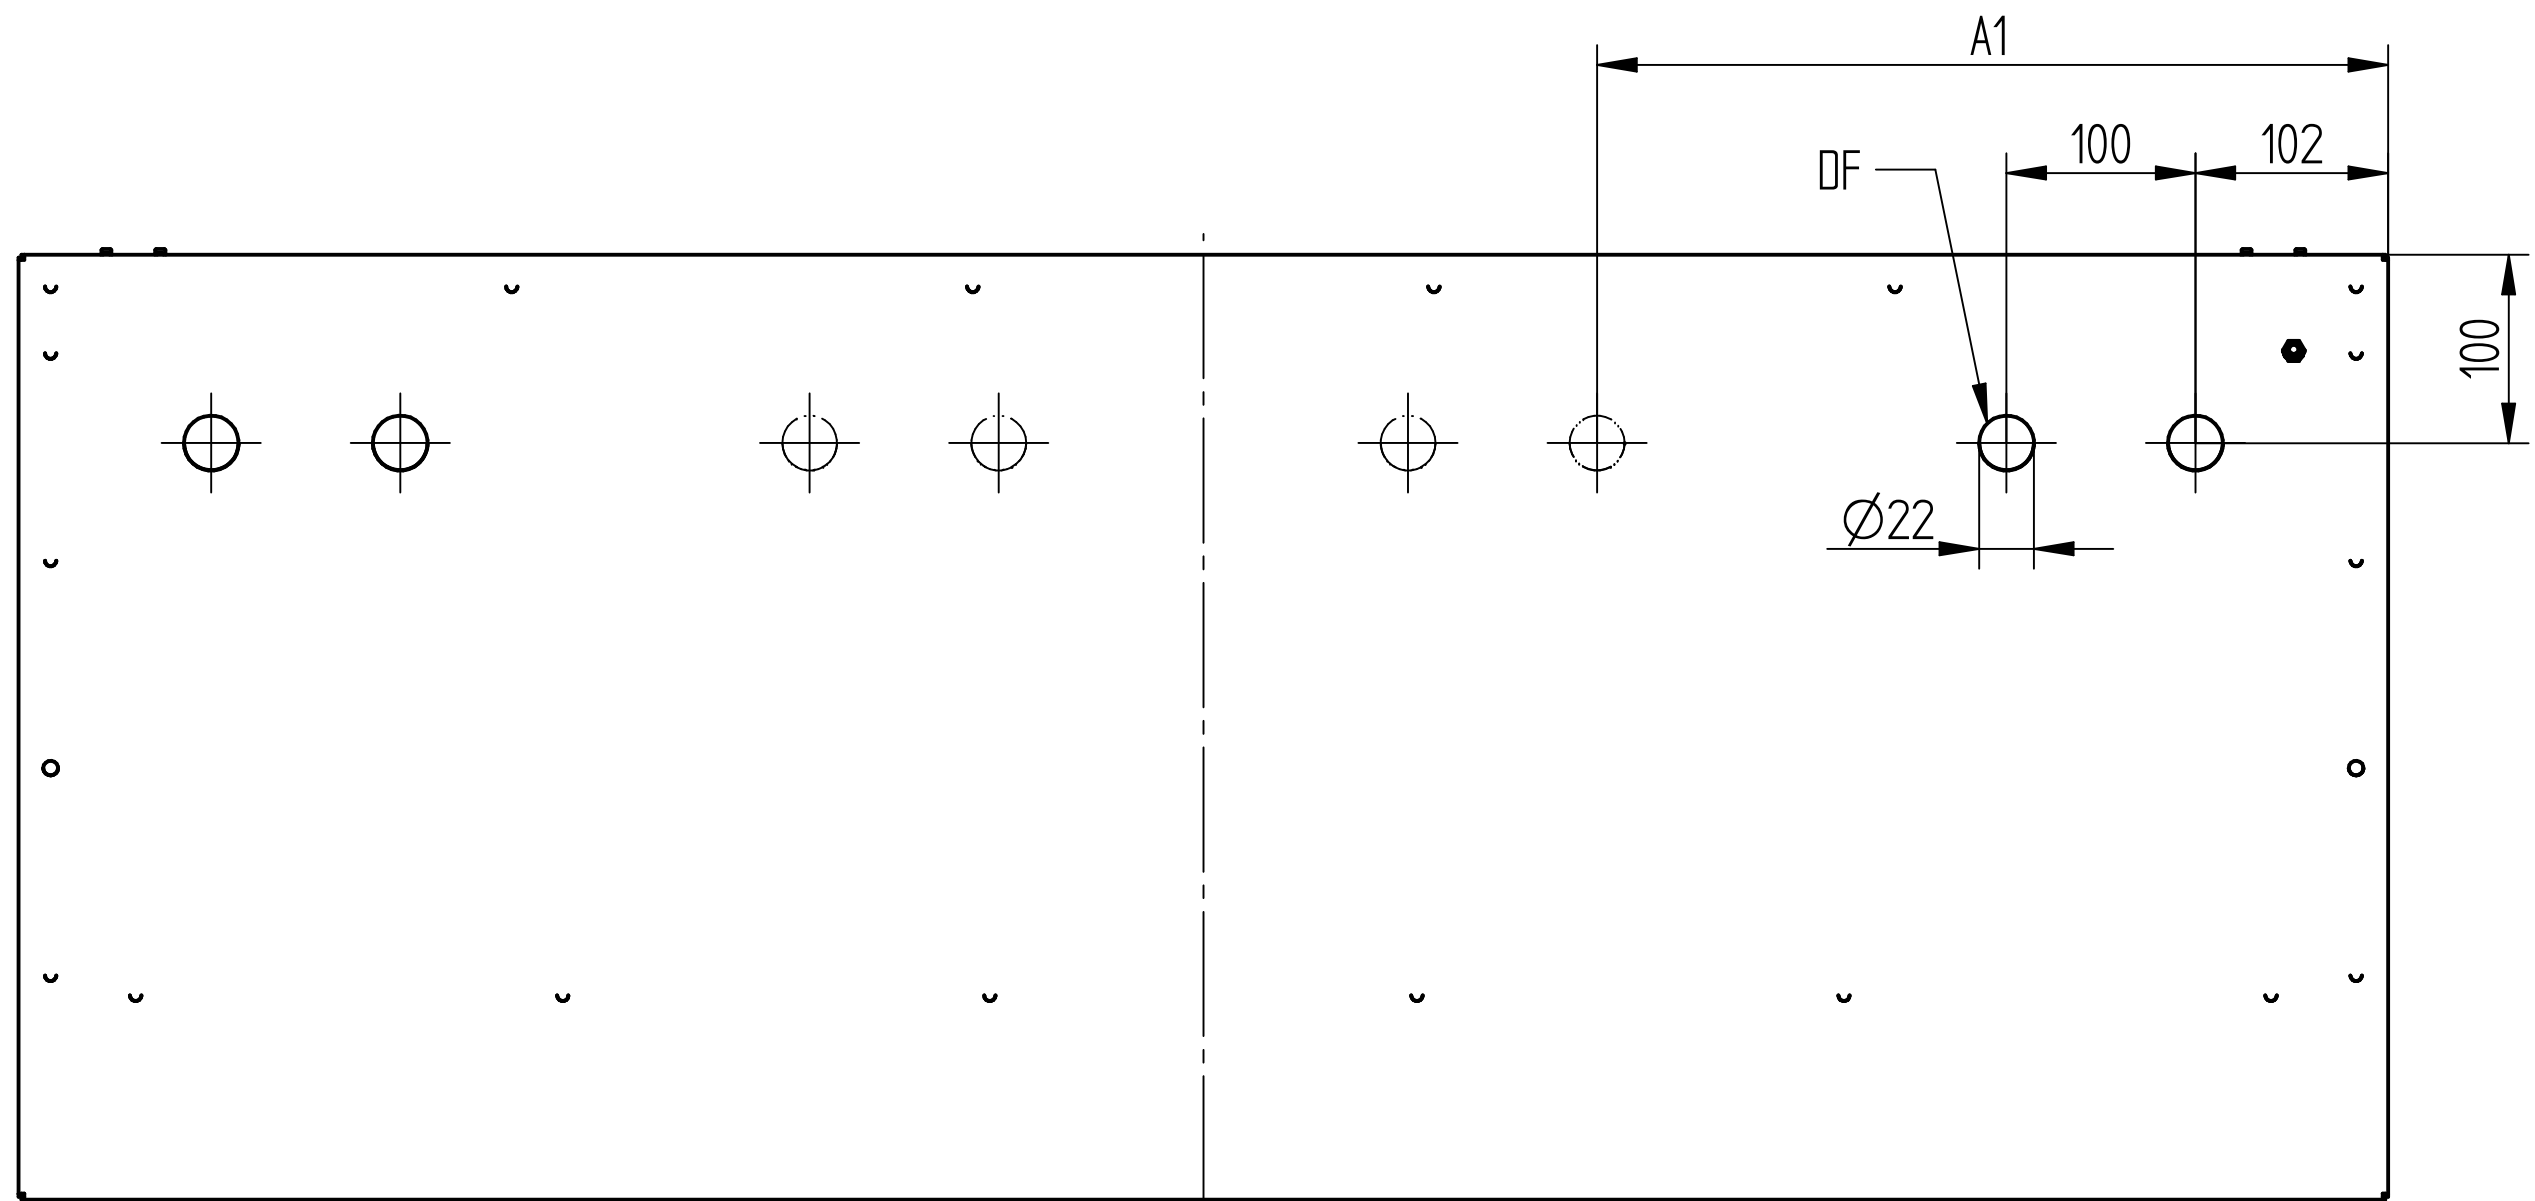

KF: Inspection window (350mm x 350mm)

Outer dimensions

This drawing is our property! Furnish this information to other persons and reproduce or copy is not permitted without our written permission.	title: Gas cylinder depots Safety cabinet with wing doors		
	drawing no: 000106708	page: 1 of 4	
Düperthal Sicherheitstechnik Frankenstrasse 3 D-63791 Karlstein	revision: 01	date: 2020-06-24	

	Model type					
	M1	M2	L1	L2	XL1	XL2
AH1 (mm)	28 - 322	28 - 322	28 - 322	28 - 322	28 - 322	28 - 322
BS (mm)	590	590	890	890	1190	1190
TS (mm)	344	344	344	344	344	344
LB (mm)	535	535	818	818	1118	1118
Number of retaining belts	2	2	3	3	4	4

AH: Fitting holder - adjustable
 FH: Cylinder holder
 BS: Width storage area
 TS: Depth storage area
 LB: Clear width

Inner dimensions

This drawing is our property! Furnish this information to other persons and reproduce or copy is not permitted without our written permission.	title: Gas cylinder depots Safety cabinet with wing doors		
	drawing no.: 000106708	page: 2 of 4	
Düperthal Sicherheitstechnik Frankenstrasse 3 D-63791 Karlstein	revision: 01	date: 2020-06-24	