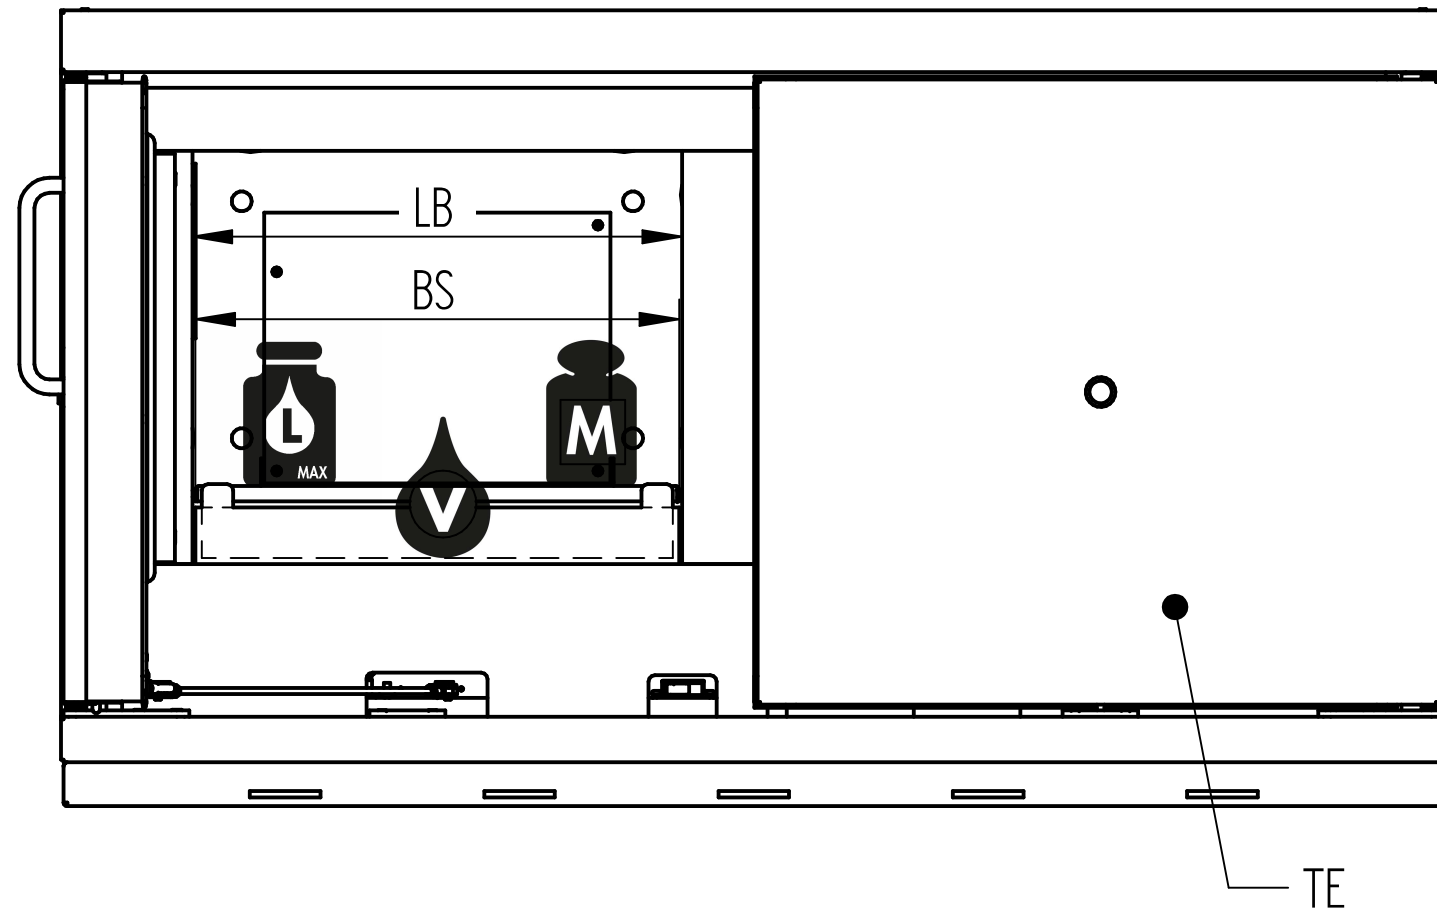

	Model type
	LT
H (mm)	631
B (mm)	1100
T (mm)	594
T1 (mm)	1119
Doors	1
Tare weight (kg)	195
Inside cabinet volume (m ³)	0,11

* Standard base height (see page 4)

Outer dimensions

This drawing is our property! Furnish this information to other persons and reproduce or copy is not permitted without our written permission.	title: COOL UTS ergo LT Type 90, safety cabinet with wing doors		
	drawing no.: 000107636	page: 1 of 5	
Düperthal Sicherheitstechnik Frankenstrasse 3 D-63791 Karlstein	date: 2020-09-03		

	Model type
	LT
H1 (mm)	266
BS (mm)	384
TS (mm)	338
M (kg)	20
Max. additional load (kg)	20
L (l)	4
V (l)	5,3
LB (mm)	388

H1: Max. setting height
 BS: Width storage shelf
 TS: Depth storage shelf
 M: Load bearing capacity (uniformly distributed)
 L: Max. volume of the individual container
 V: Max. collection volume
 LB: Clear width
 TE: Technical unit:
 Climate class SN
 IP code IP21
 Refrigerant R 134a
 Temperature range: +2°C bis +10°C
 Supply voltage 230V / supply frequency 50Hz
 Power supply cable length approx. 2m, plug type E+F, CEE 7/7

Inner dimensions

This drawing is our property! Furnish this information to other persons and reproduce or copy is not permitted without our written permission.	title: COOL UTS ergo LT Type 90, safety cabinet with wing doors		
	drawing no.: 000107636	page: 2 of 5	
Düperthal Sicherheitstechnik Frankenstrasse 3 D-63791 Karlstein	revision: 00	date: 2020-09-03	

title: COOL UTS ergo LT
Type 90, safety cabinet with wing doors

drawing no.: 000107636 page: 5 of 5

revision: 00 date: 2020-09-03

Düperthal Sicherheitstechnik
Frankenstrasse 3
D-63791 Karlstein

 **DÜPERTHAL**