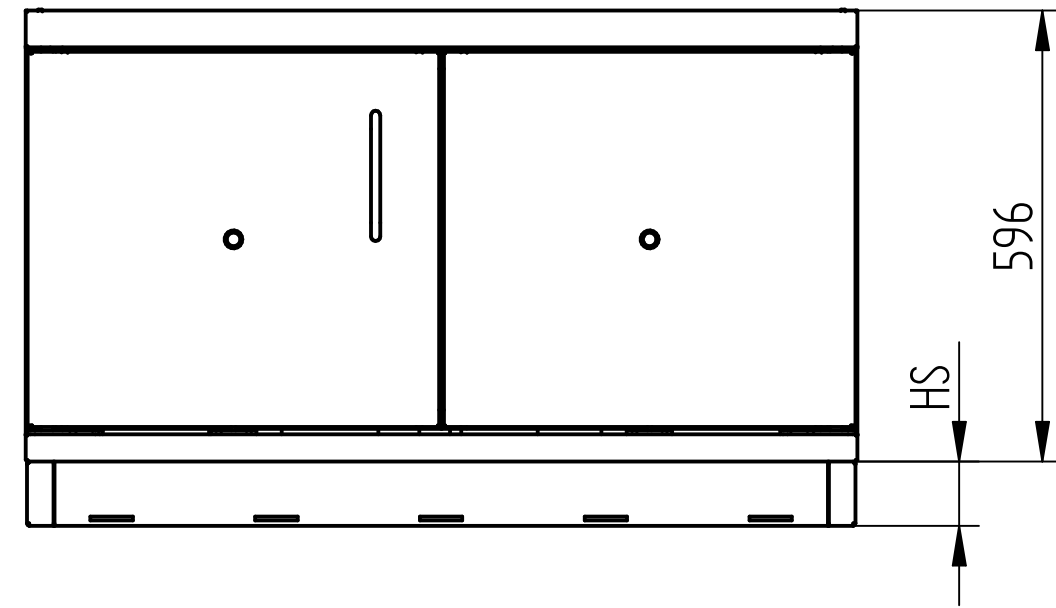

ToeKick-base

Variable base versions		
	Classical base	ToeKick-base
HS (mm)	20 bis 135	60 bis 135

Base versions

This drawing is our property! Furnish this information to other persons and reproduce or copy is not permitted without our written permission.	title: COOL UTS ergo LT Type 90, safety cabinet with wing doors		
	drawing no.: 000107636	page: 4 of 5	
Düperthal Sicherheitstechnik Frankenstrasse 3 D-63791 Karlstein	revision: 00	date: 2020-09-03