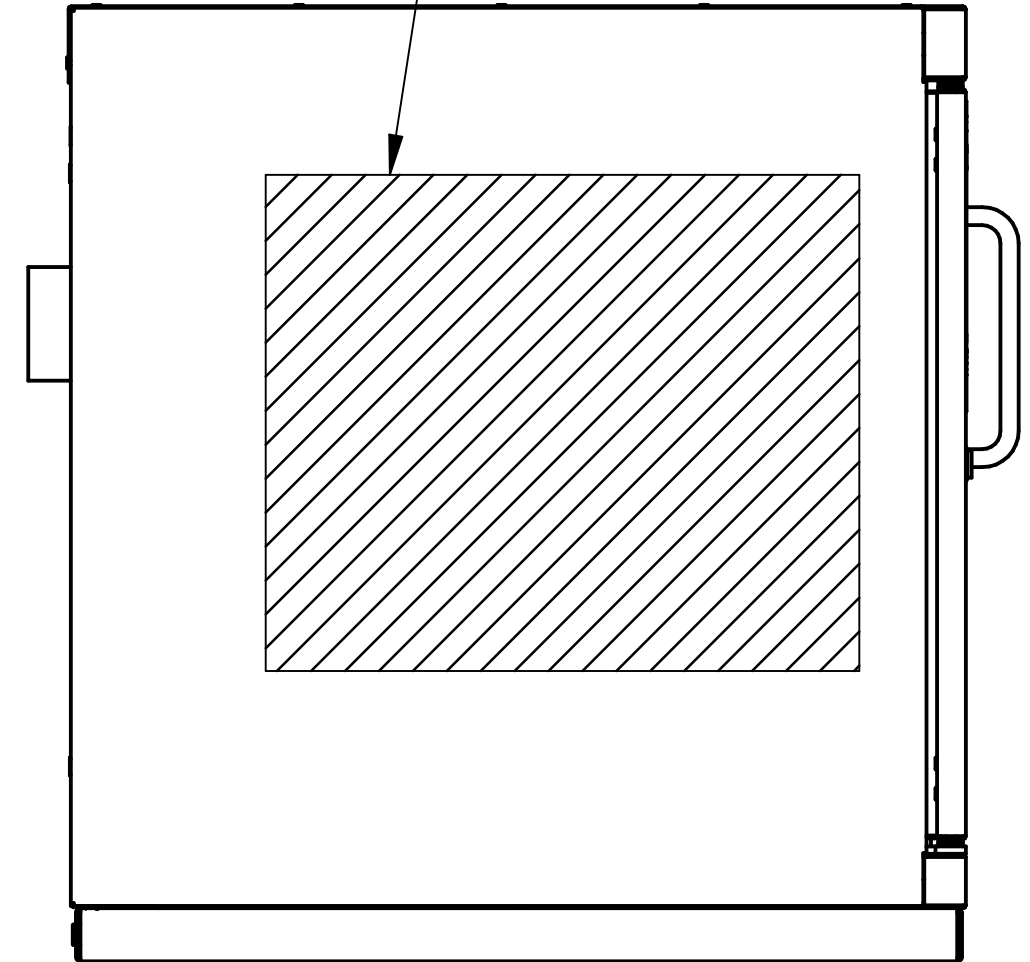

Ex-zone 2
in cooler compartment