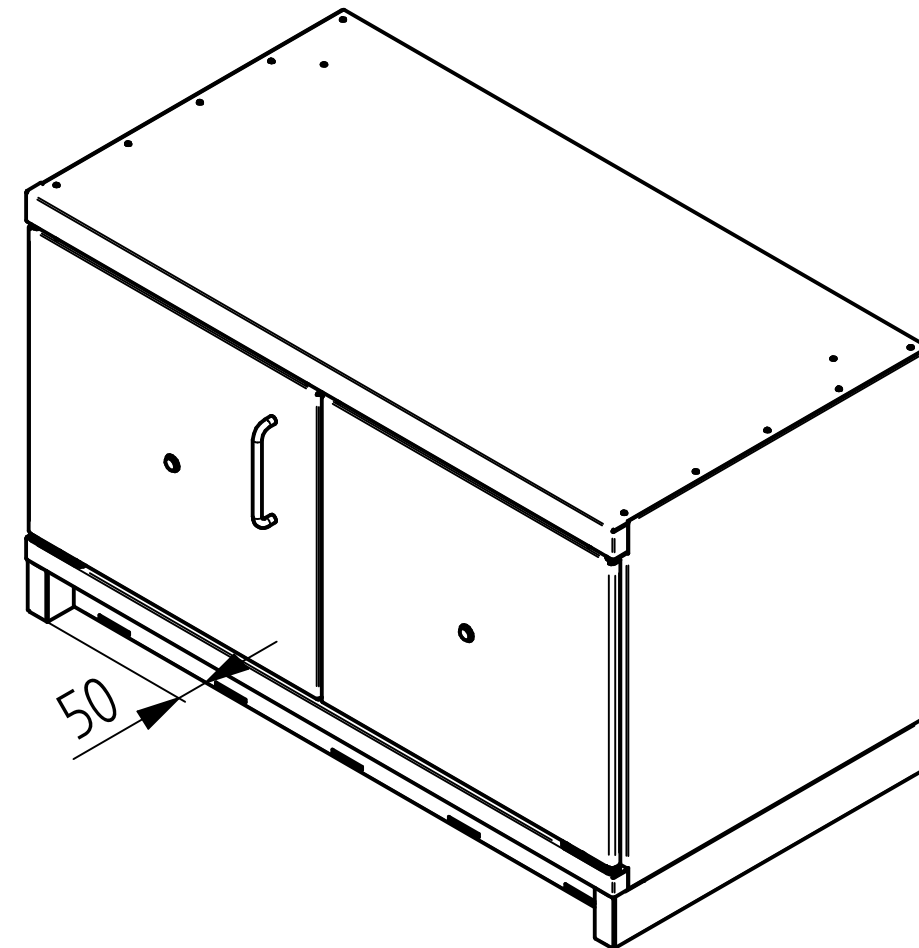

ToeKick-base

Variable base versions		
	Classical base	ToeKick-base
HS (mm)	20 bis 135	60 bis 135

Base versions

This drawing is our property! Furnish this information to other persons and reproduce or copy is not permitted without our written permission.	title: COOL UTS ergo LT Type 90, safety cabinet with wing doors		
	drawing no.: 000107636	page: 4 of 5	
Düperthal Sicherheitstechnik Frankenstrasse 3 D-63791 Karlstein	revision: 00	date: 2020-09-03