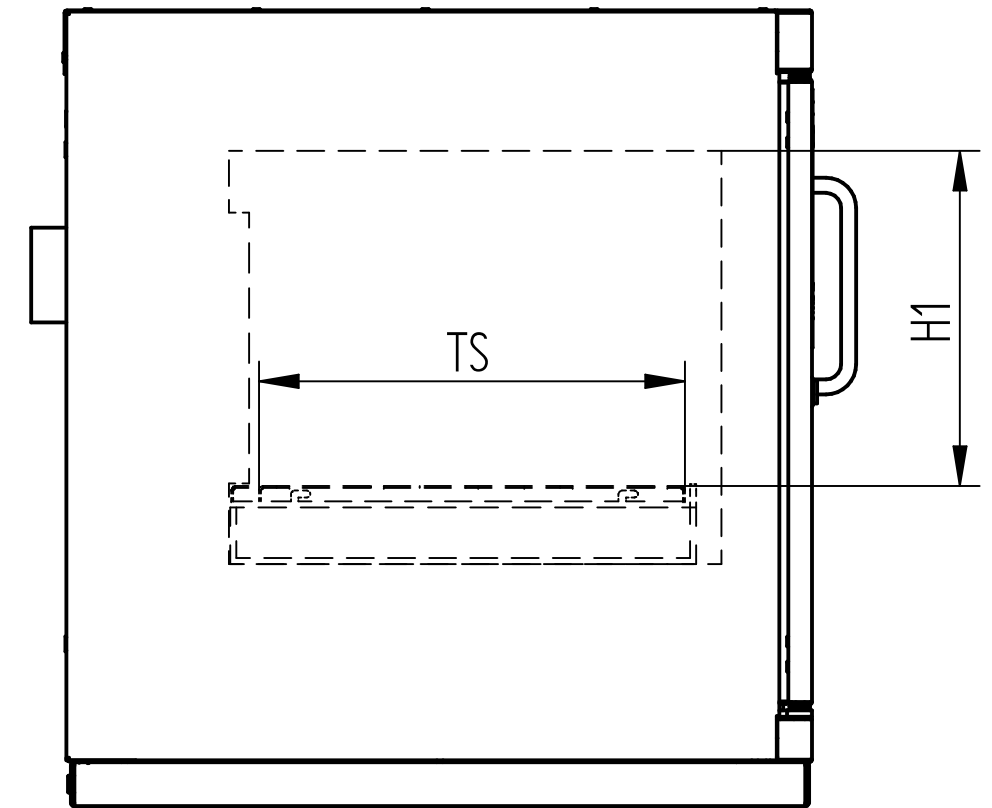

	Model type
	LT
H (mm)	631
B (mm)	1100
T (mm)	594
T1 (mm)	1119
Doors	1
Tare weight (kg)	195
Inside cabinet volume (m ³)	0,11

* Standard base height (see page 4)

Outer dimensions

This drawing is our property! Furnish this information to other persons and reproduce or copy is not permitted without our written permission.	title: COOL UTS ergo LT Type 90, safety cabinet with wing doors		
	drawing no.: 000107636	page: 1 of 5	
Düperthal Sicherheitstechnik Frankenstrasse 3 D-63791 Karlstein	date: 2020-09-03		

	Model type
	LT
H1 (mm)	266
BS (mm)	384
TS (mm)	338
M (kg)	20
Max. additional load (kg)	20
L (l)	4
V (l)	5,3
LB (mm)	388

H1: Max. setting height
 BS: Width storage shelf
 TS: Depth storage shelf
 M: Load bearing capacity (uniformly distributed)
 L: Max. volume of the individual container
 V: Max. collection volume
 LB: Clear width
 TE: Technical unit:
 Climate class SN
 IP code IP21
 Refrigerant R 134a
 Temperature range: +2°C bis +10°C
 Supply voltage 230V / supply frequency 50Hz
 Power supply cable length approx. 2m, plug type E+F, CEE 7/7

Inner dimensions

This drawing is our property! Furnish this information to other persons and reproduce or copy is not permitted without our written permission.	title: COOL UTS ergo LT Type 90, safety cabinet with wing doors		
	drawing no.: 000107636	page: 2 of 5	
Düperthal Sicherheitstechnik Frankenstrasse 3 D-63791 Karlstein	revision: 00	date: 2020-09-03	