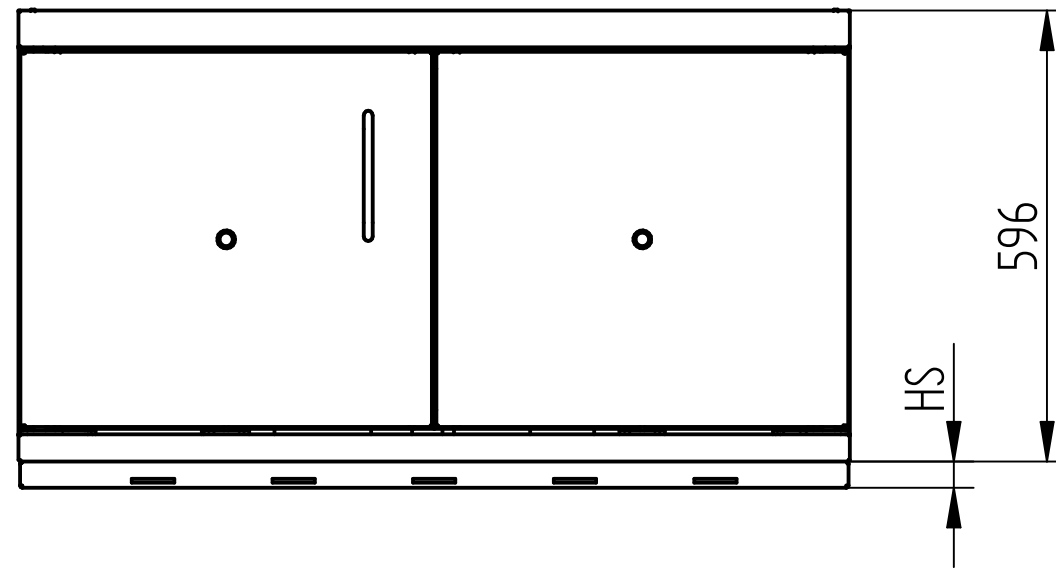

Classical base