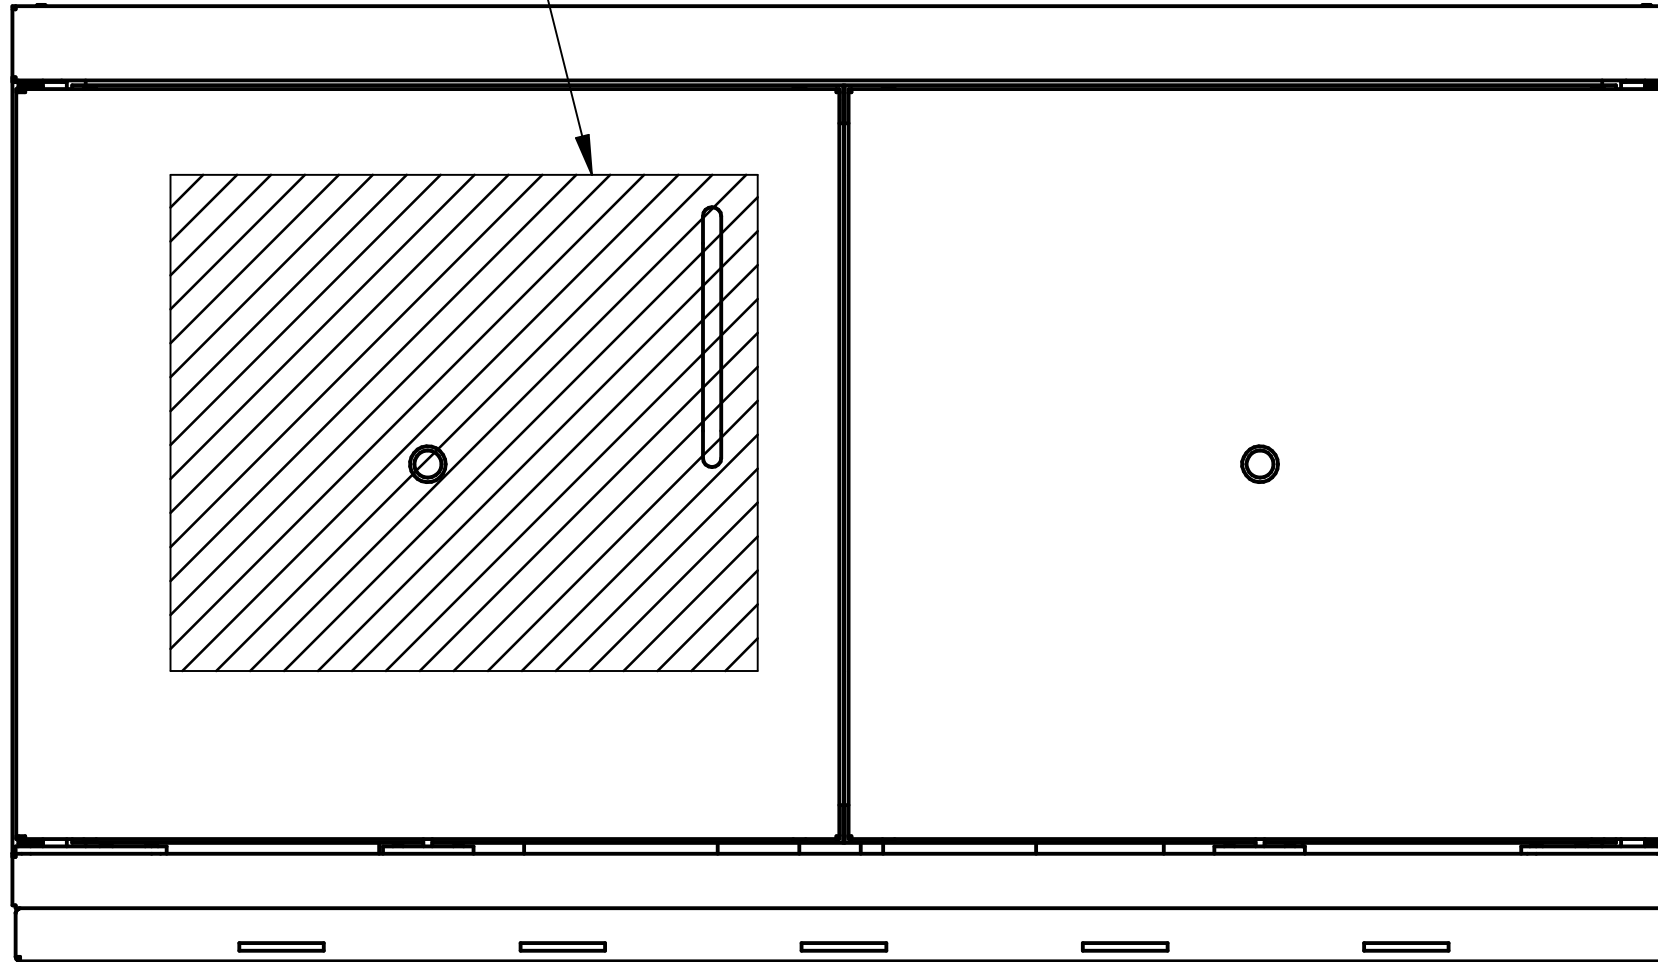

Ex-zone 2
in cooler compartment