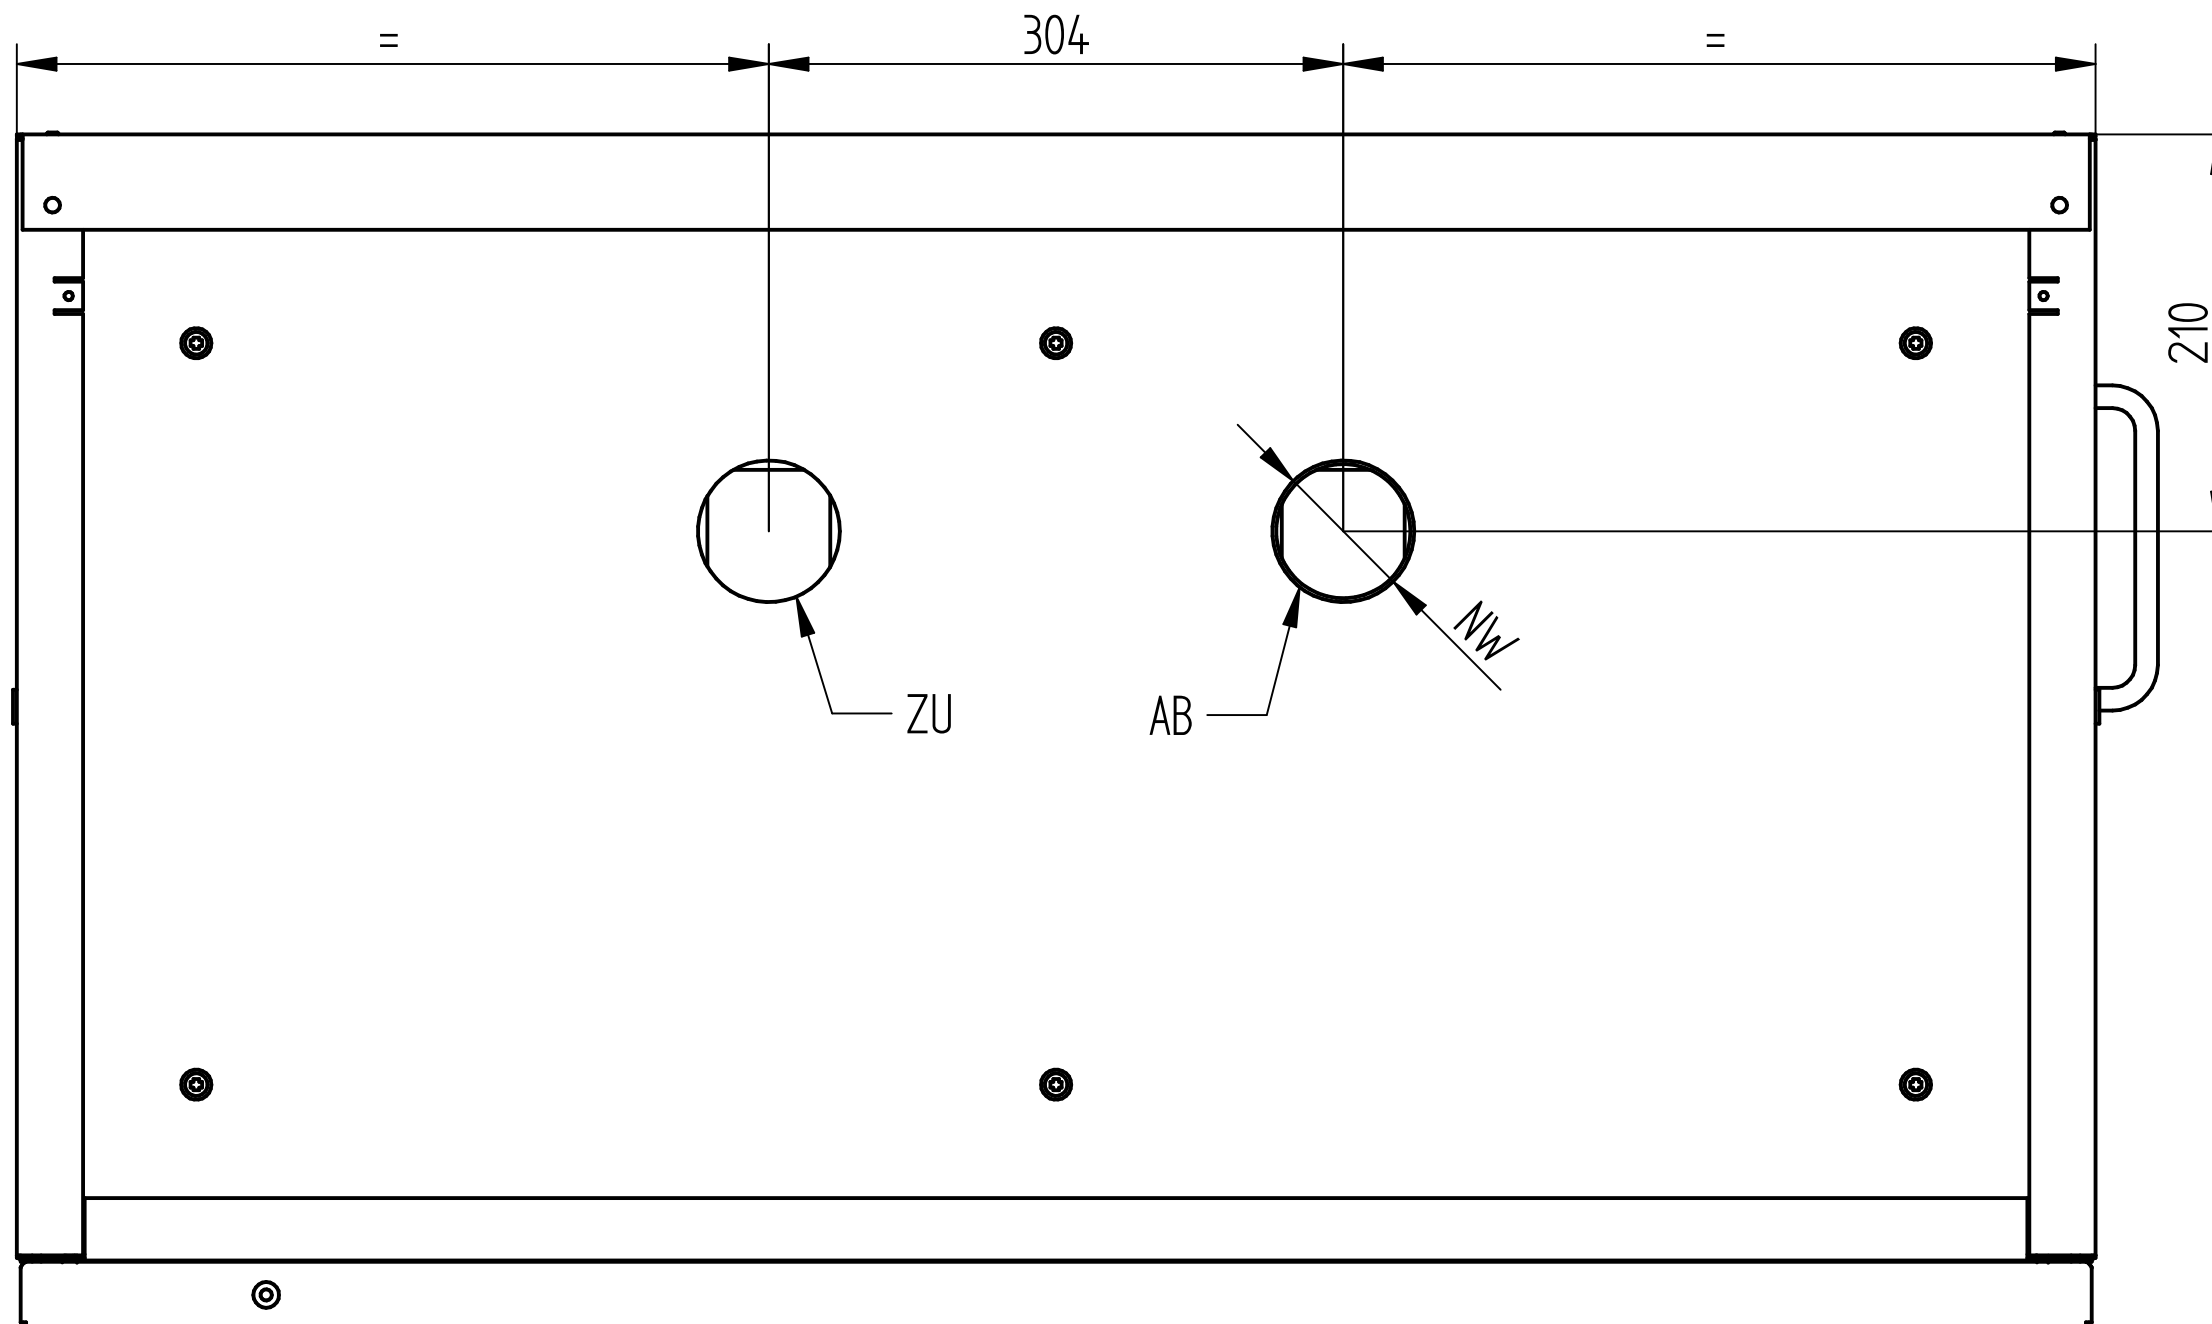

	Model type
	LT
H (mm)	631
B (mm)	1100
T (mm)	594
T1 (mm)	1119
Doors	1
Tare weight (kg)	195
Inside cabinet volume (m ³)	0,11

* Standard base height (see page 4)

Outer dimensions

This drawing is our property! Furnish this information to other persons and reproduce or copy is not permitted without our written permission.	title: COOL UTS ergo LT Type 90, safety cabinet with wing doors		
	drawing no.: 000107636	page: 1 of 5	
Düperthal Sicherheitstechnik Frankenstrasse 3 D-63791 Karlstein	date: 2020-09-03		

	Model type
	LT
H1 (mm)	266
BS (mm)	384
TS (mm)	338
M (kg)	20
Max. additional load (kg)	20
L (l)	4
V (l)	5,3
LB (mm)	388

H1: Max. setting height
 BS: Width storage shelf
 TS: Depth storage shelf
 M: Load bearing capacity (uniformly distributed)
 L: Max. volume of the individual container
 V: Max. collection volume
 LB: Clear width
 TE: Technical unit:
 Climate class SN
 IP code IP21
 Refrigerant R 134a
 Temperature range: +2°C bis +10°C
 Supply voltage 230V / supply frequency 50Hz
 Power supply cable length approx. 2m, plug type E+F, CEE 7/7

Inner dimensions

This drawing is our property! Furnish this information to other persons and reproduce or copy is not permitted without our written permission.	title: COOL UTS ergo LT Type 90, safety cabinet with wing doors		
	drawing no.: 000107636	page: 2 of 5	
Düperthal Sicherheitstechnik Frankenstrasse 3 D-63791 Karlstein	revision: 00	date: 2020-09-03	