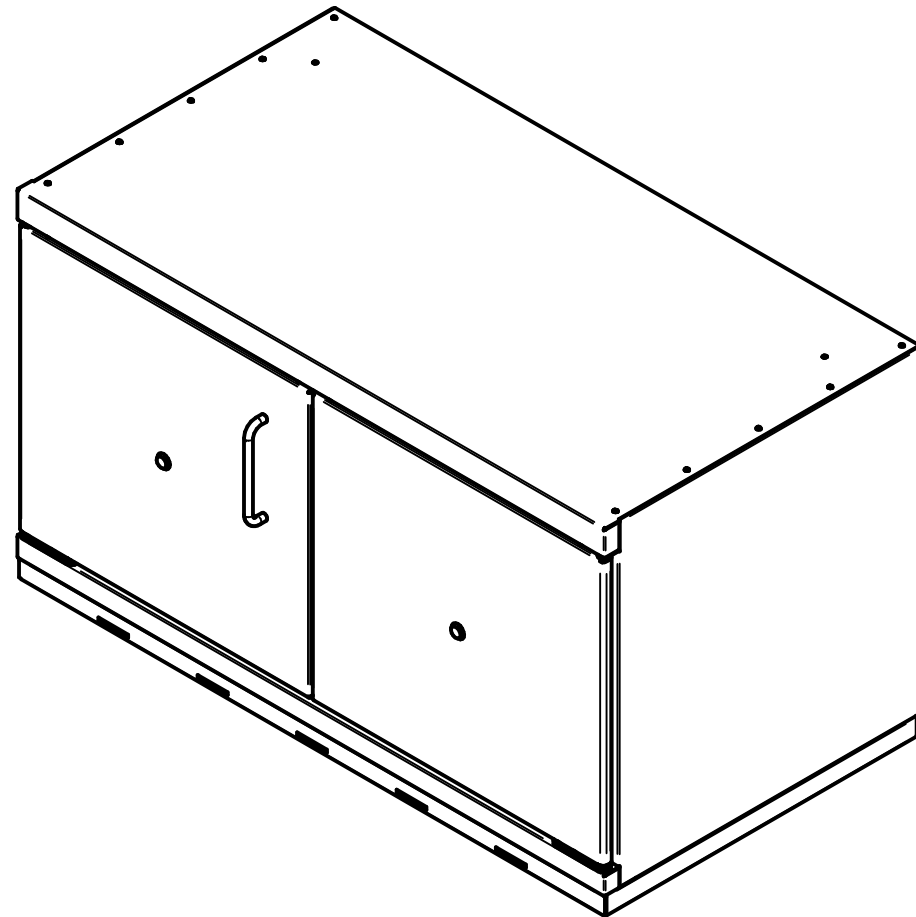

ToeKick-base

Variable base versions		
	Classical base	ToeKick-base
HS (mm)	20 bis 135	60 bis 135

Base versions

This drawing is our property! Furnish this information to other persons and reproduce or copy is not permitted without our written permission.	title: COOL UTS ergo LT Type 90, safety cabinet with wing doors		
	drawing no.: 000107636	page: 4 of 5	
Düperthal Sicherheitstechnik Frankenstrasse 3 D-63791 Karlstein	revision: 00	date: 2020-09-03